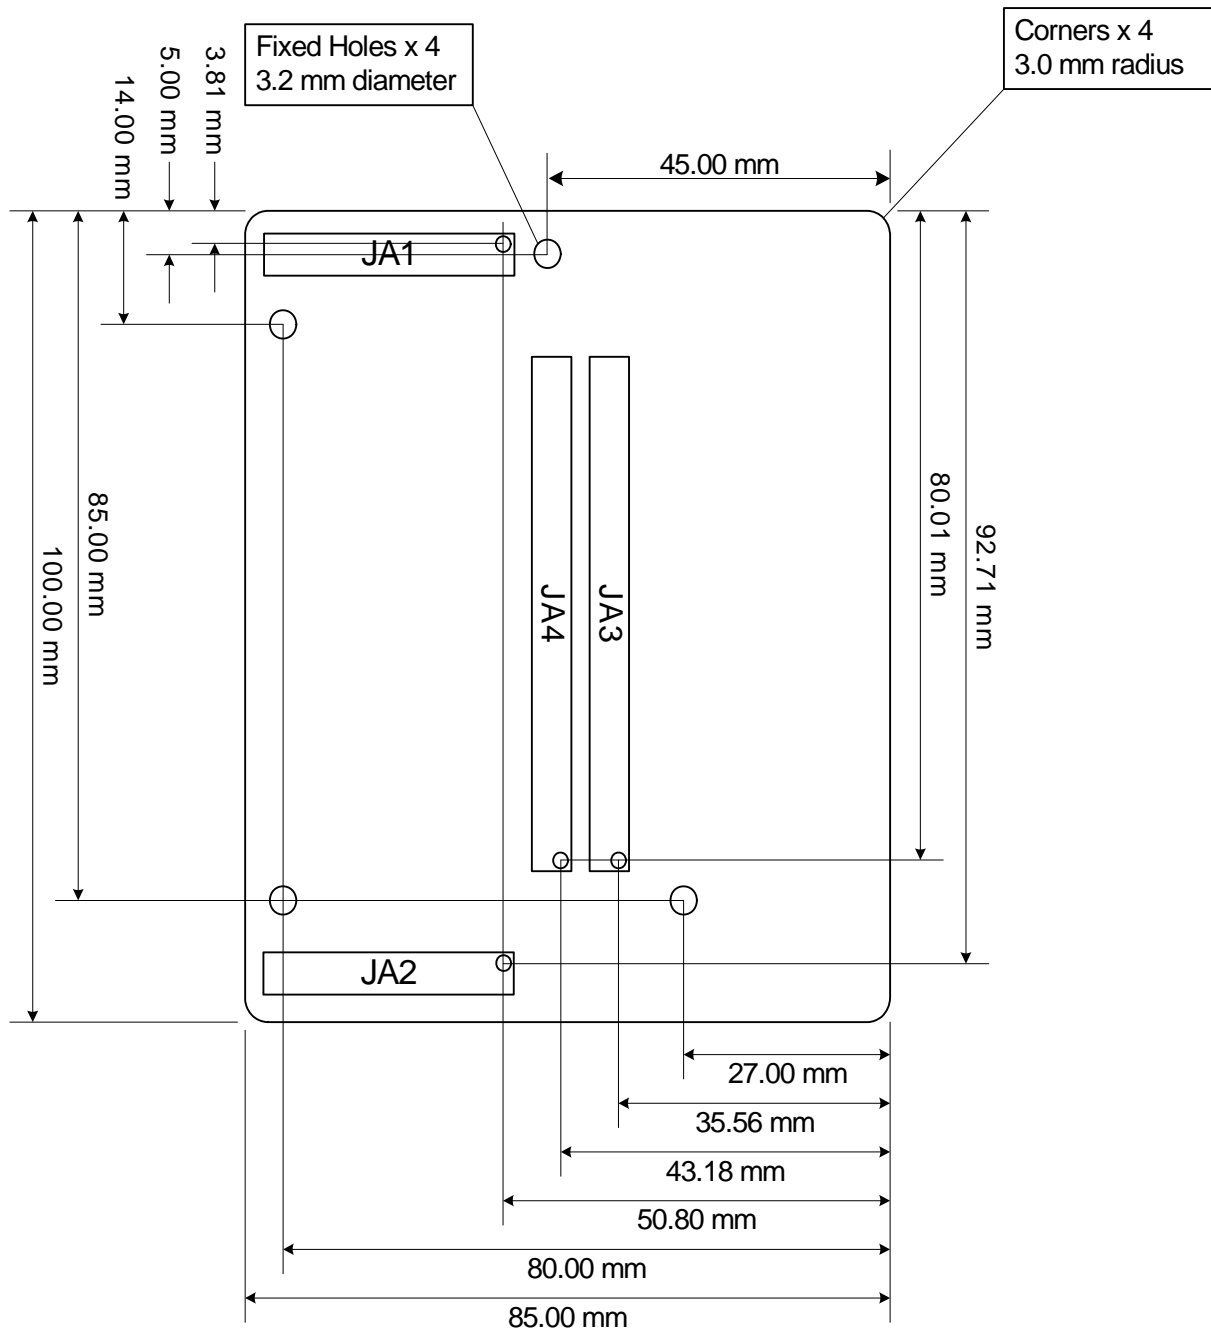

## Renesas Starter Kit CPU Board Size

### ■ 120 mm x 100 mm CPU Board

■ 85 mm x 100 mm CPU Board

-END OF FILE-