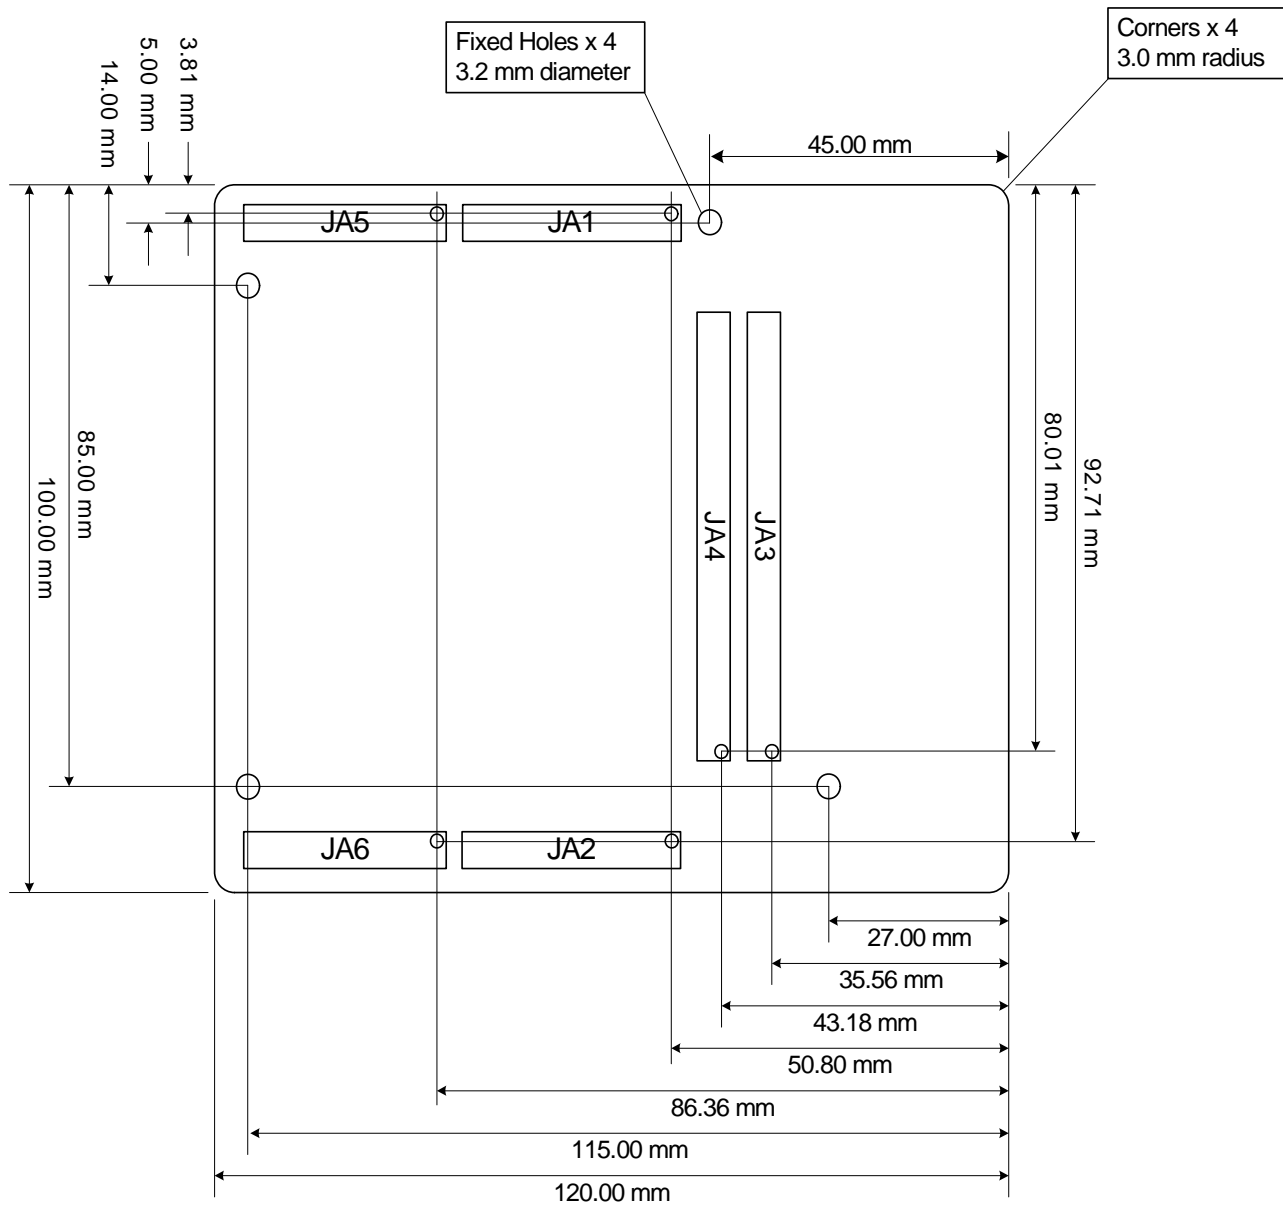

## Renesas Starter Kit CPU Board Size

### ■ 120 mm x 100 mm CPU Board

■ 85 mm x 100 mm CPU Board

-END OF FILE-